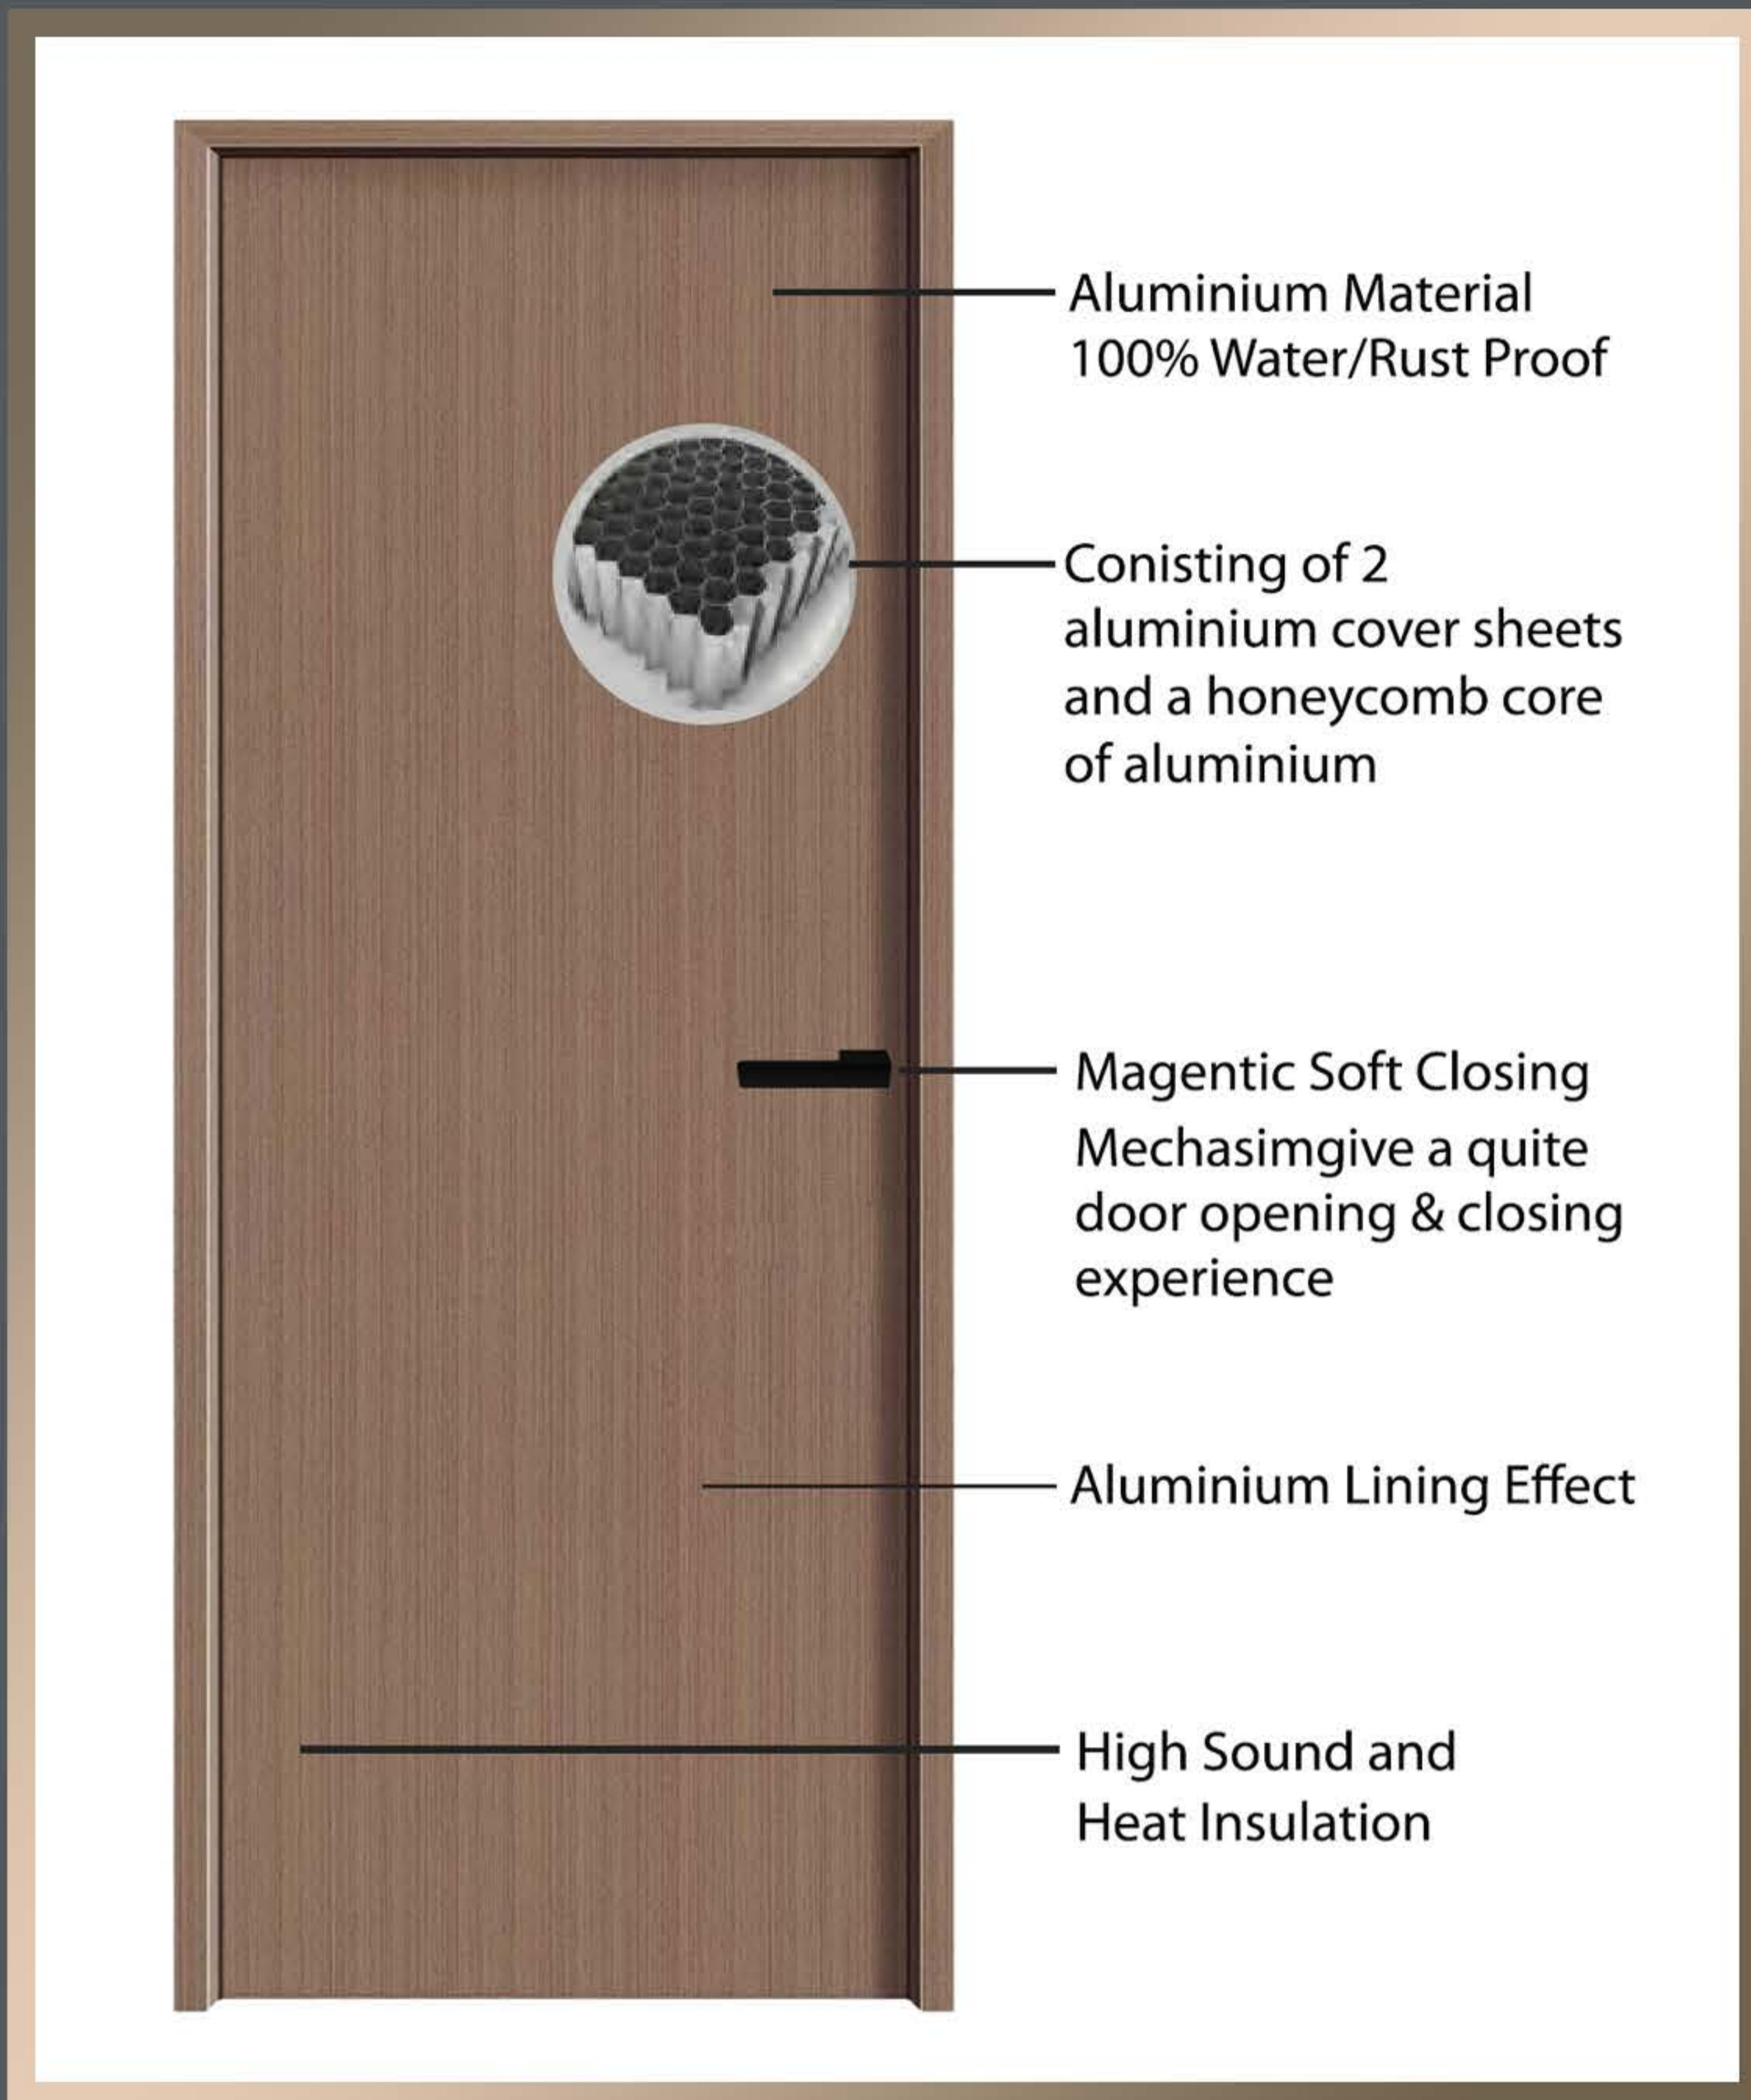

ALUMINIUM DOORS

DURABILITY FRAMED IN ELEGANCE

Structural Cutaway

Moisture Resistance

Modern Appearance

Easy to Install

Heat Insulation

Sound Insulation

***Discover our premium range of aluminium interior doors.
Combining lightweight, strength, exceptional durability and
contemporary aesthetics to elevate your living spaces.***

Steel Doors

**SOLID SINGLE LEAF DOOR
W/VENEER (TDS-55)**

Size: 36MM X 858MM X 2108MM

**SOLID 1-1/2 LEAF DOOR
W/VENEER (TDS-18E)**

Size: 36MM X 1368MM X 2108MM